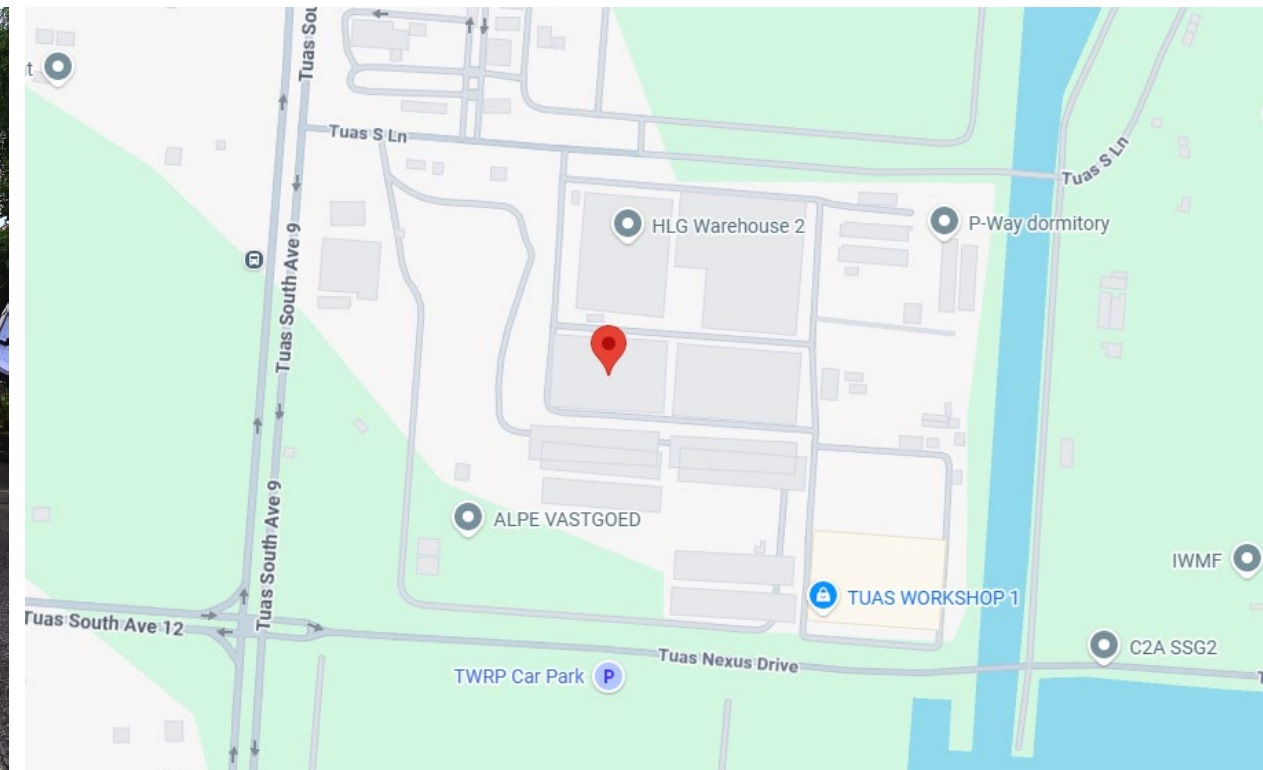

PLG

PACIFIC LOGISTICS GROUP

— *PLG Facilities*
– *8 Tuas South Lane*

Warehouse Facility

Floor plans, size and warehouse type

Location Map

Address:

- 8 Tuas South Lane Singapore 637302