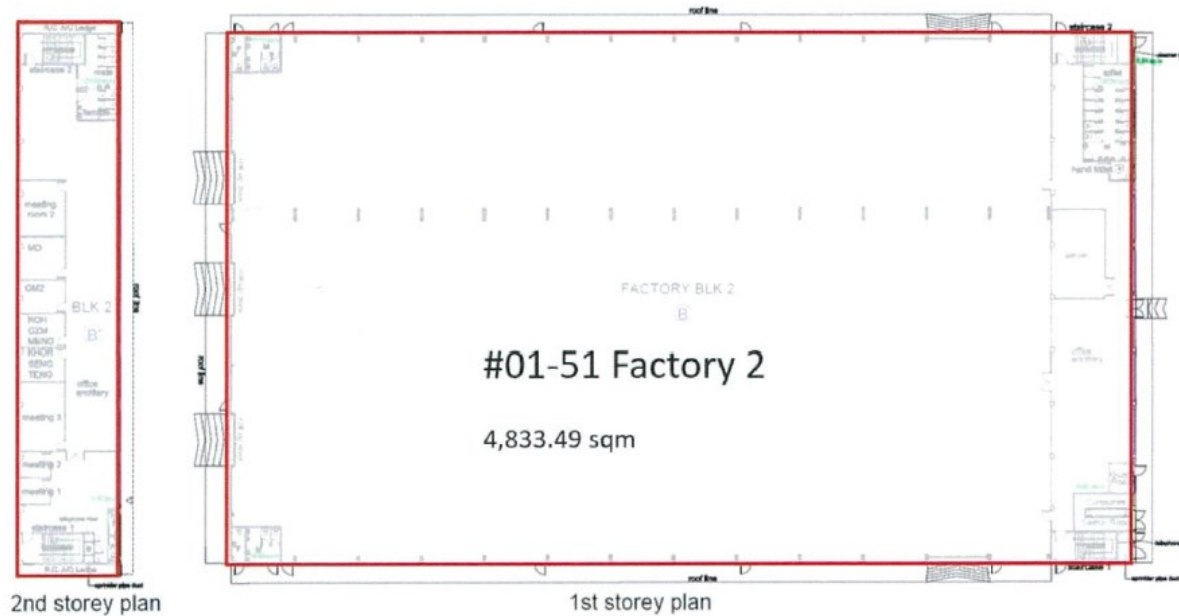

8 Tuas - Warehouse Layout

Specifications for both:

- Fire Protection System:
  - Fire hose reels
  - Fire hydrants
  - Portable fire extinguishers
  - Manual fire alarm system
  - Basic sprinkler system

8 Tuas - Warehouse Overview

Specifications

AREA	FLOOR LOADING (KN/M2)	FLOOR TO CEILING HT. (M)	FLOOR AREA SQFT
Entrance (Floor to shutter)	20	5.0	4, 833.49
Warehouse Area		10.8