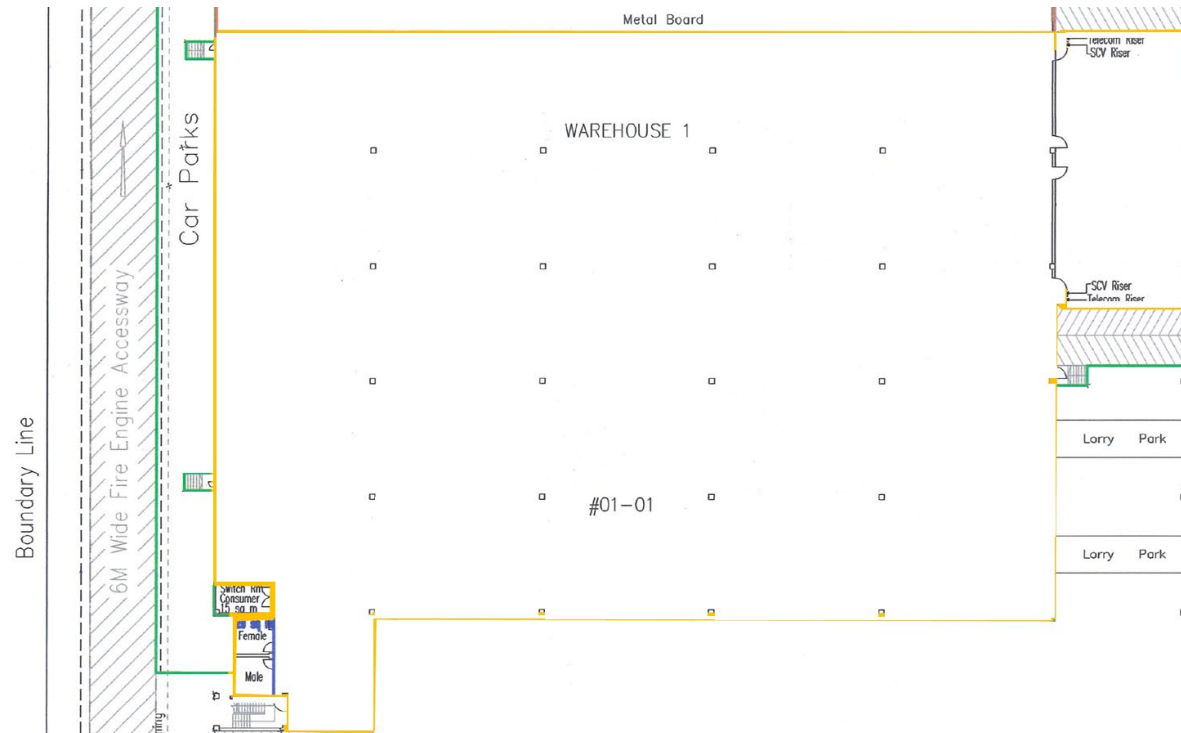

PLG

PACIFIC LOGISTICS GROUP

— *PLG Facilities*
– *51 Tuas Tuas View Link*

Warehouse Facility

Floor plans, size and warehouse type

Location Map

Address:

- 51 Tuas View Link Singapore 637473

51 Tuas - Warehouse Layout

Specifications for both:

- Fire Protection System
 - Fire hose reels
 - Fire hydrants
 - Portable fire extinguishers
 - Manual fire alarm system
 - Basic sprinkler system

51 Tuas - Warehouse Overview

Specifications:

- Main gate access
- 2 loading bays with dock lever
- 1 office space

AREA	FLOOR LOADING KN/M2	FLOOR TO CEILING HT. (M)	FLOOR AREA SQF
Entrance	20	4	51,396.38
Warehouse Storage		9	

51 Warehouse Interior Images