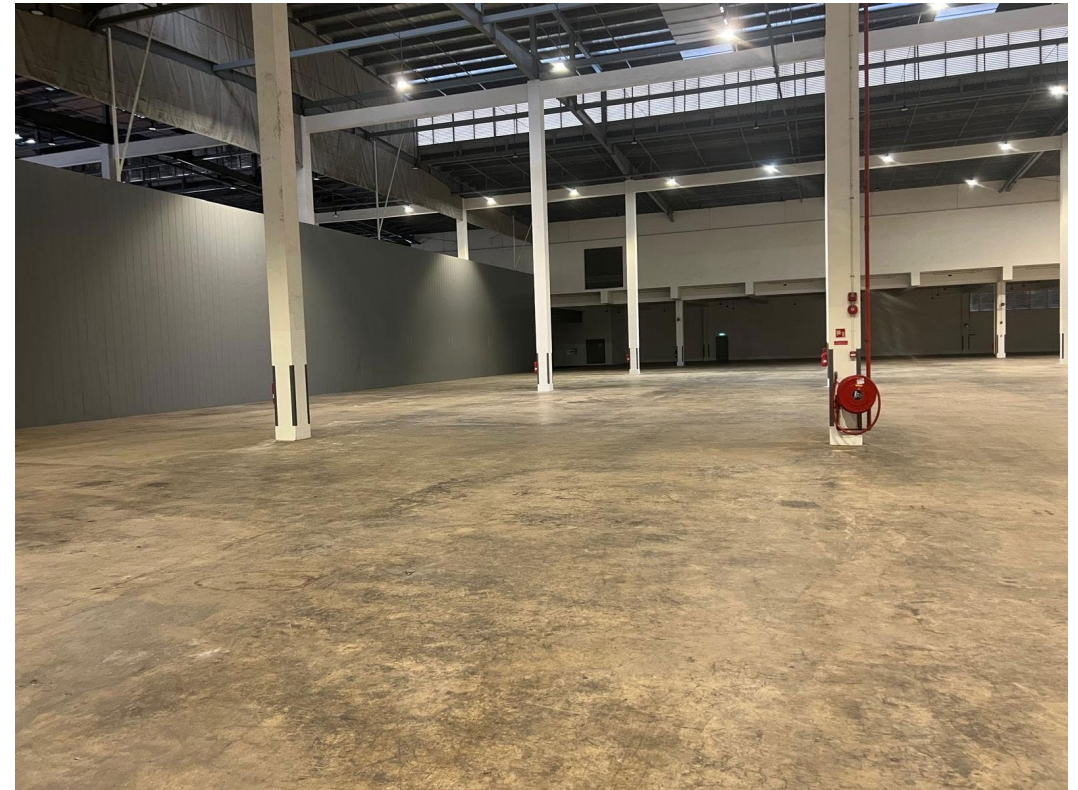

51 Tuas - Warehouse Layout

Specifications for both:

- Fire Protection System
 - Fire hose reels
 - Fire hydrants
 - Portable fire extinguishers
 - Manual fire alarm system
 - Basic sprinkler system

51 Tuas - Warehouse Overview

Specifications:

- Main gate access
- 2 loading bays with dock lever
- 1 office space

AREA	FLOOR LOADING KN/M2	FLOOR TO CEILING HT. (M)	FLOOR AREA SQF
Entrance	20	4	51,396.38
Warehouse Storage		9	

51 Warehouse Interior Images