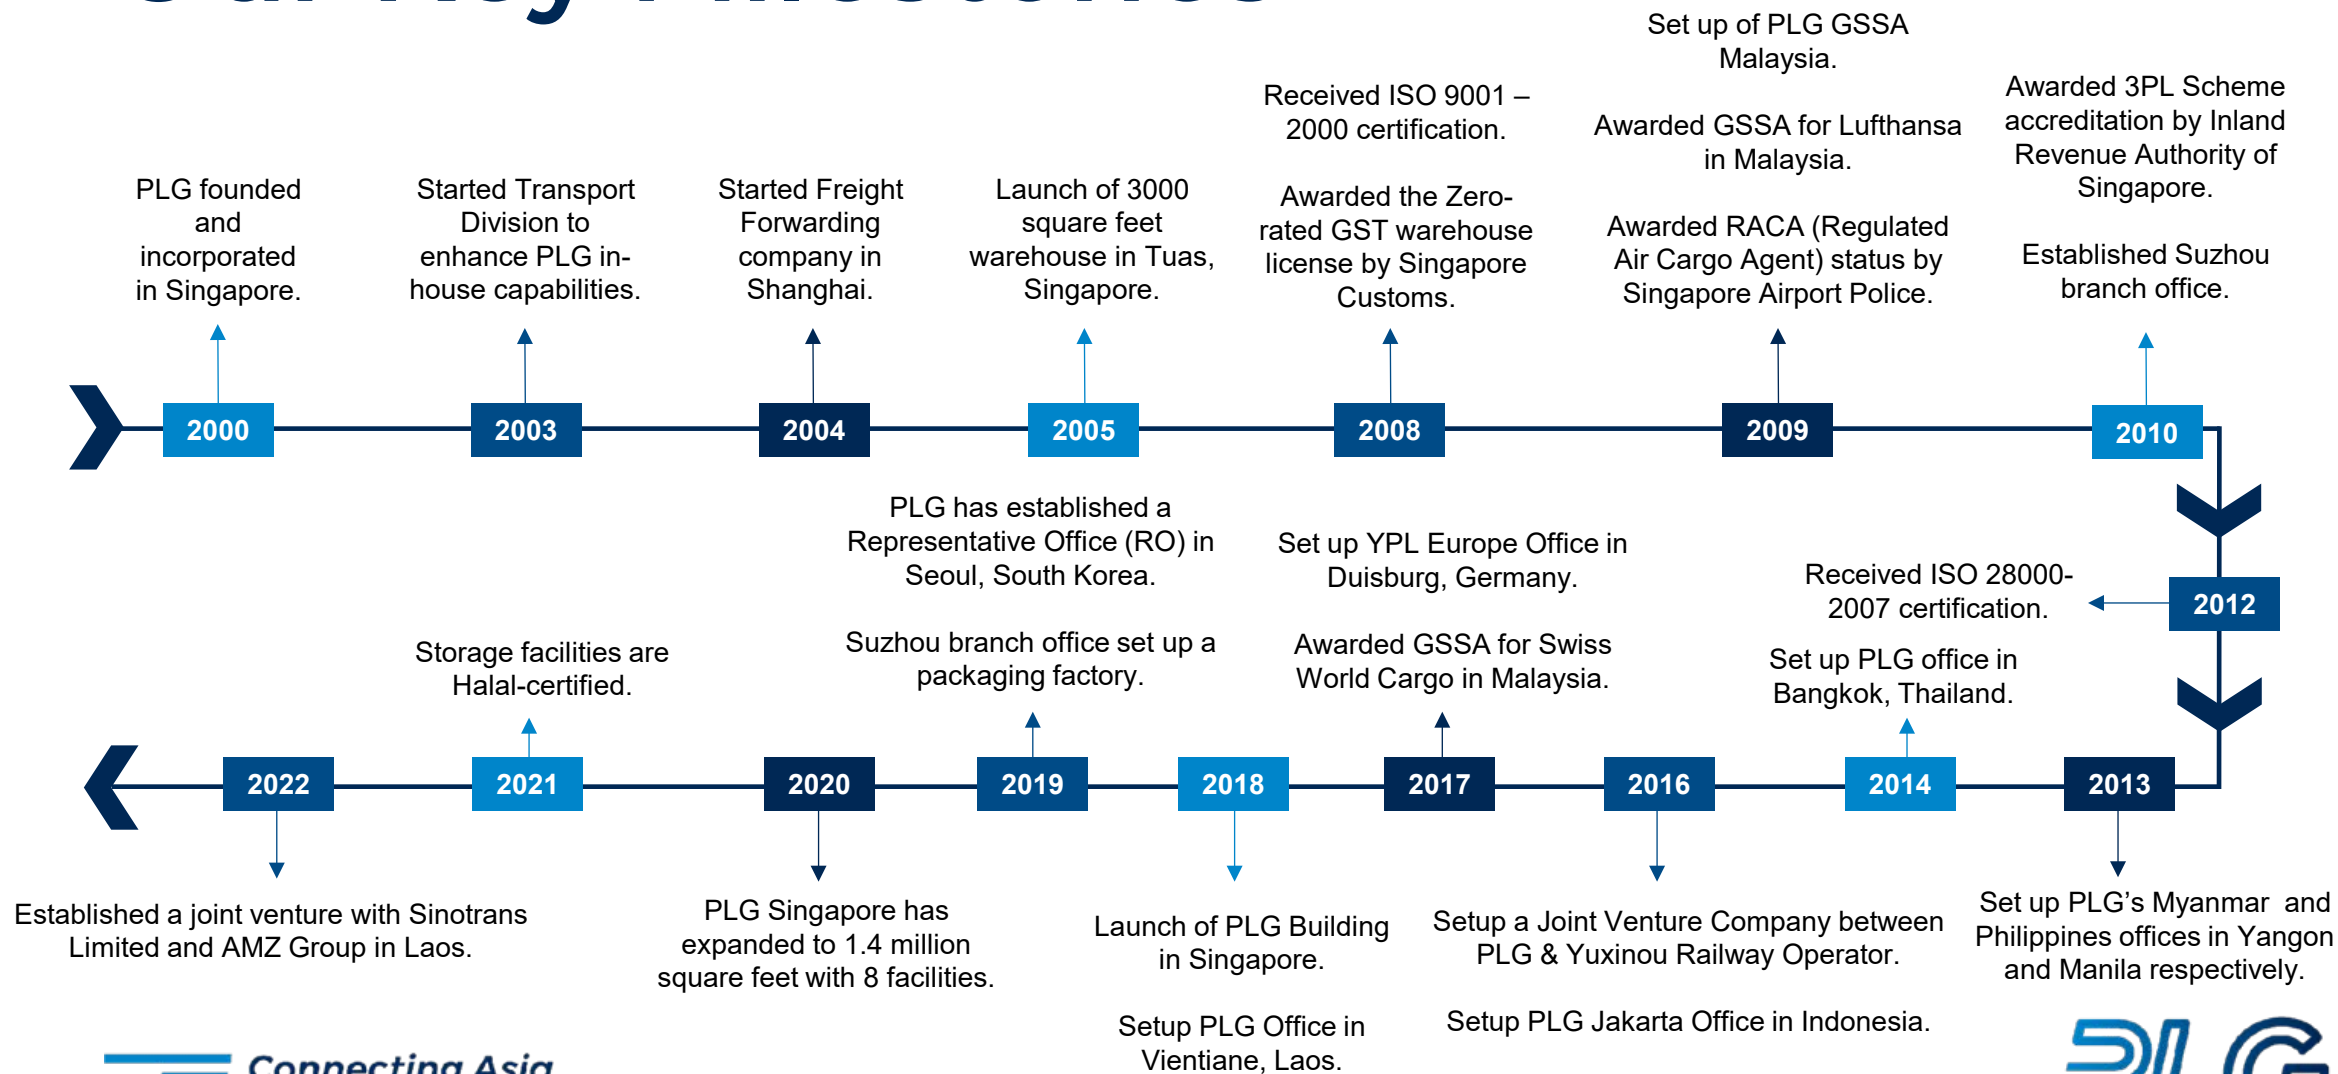

Our Key Milestones