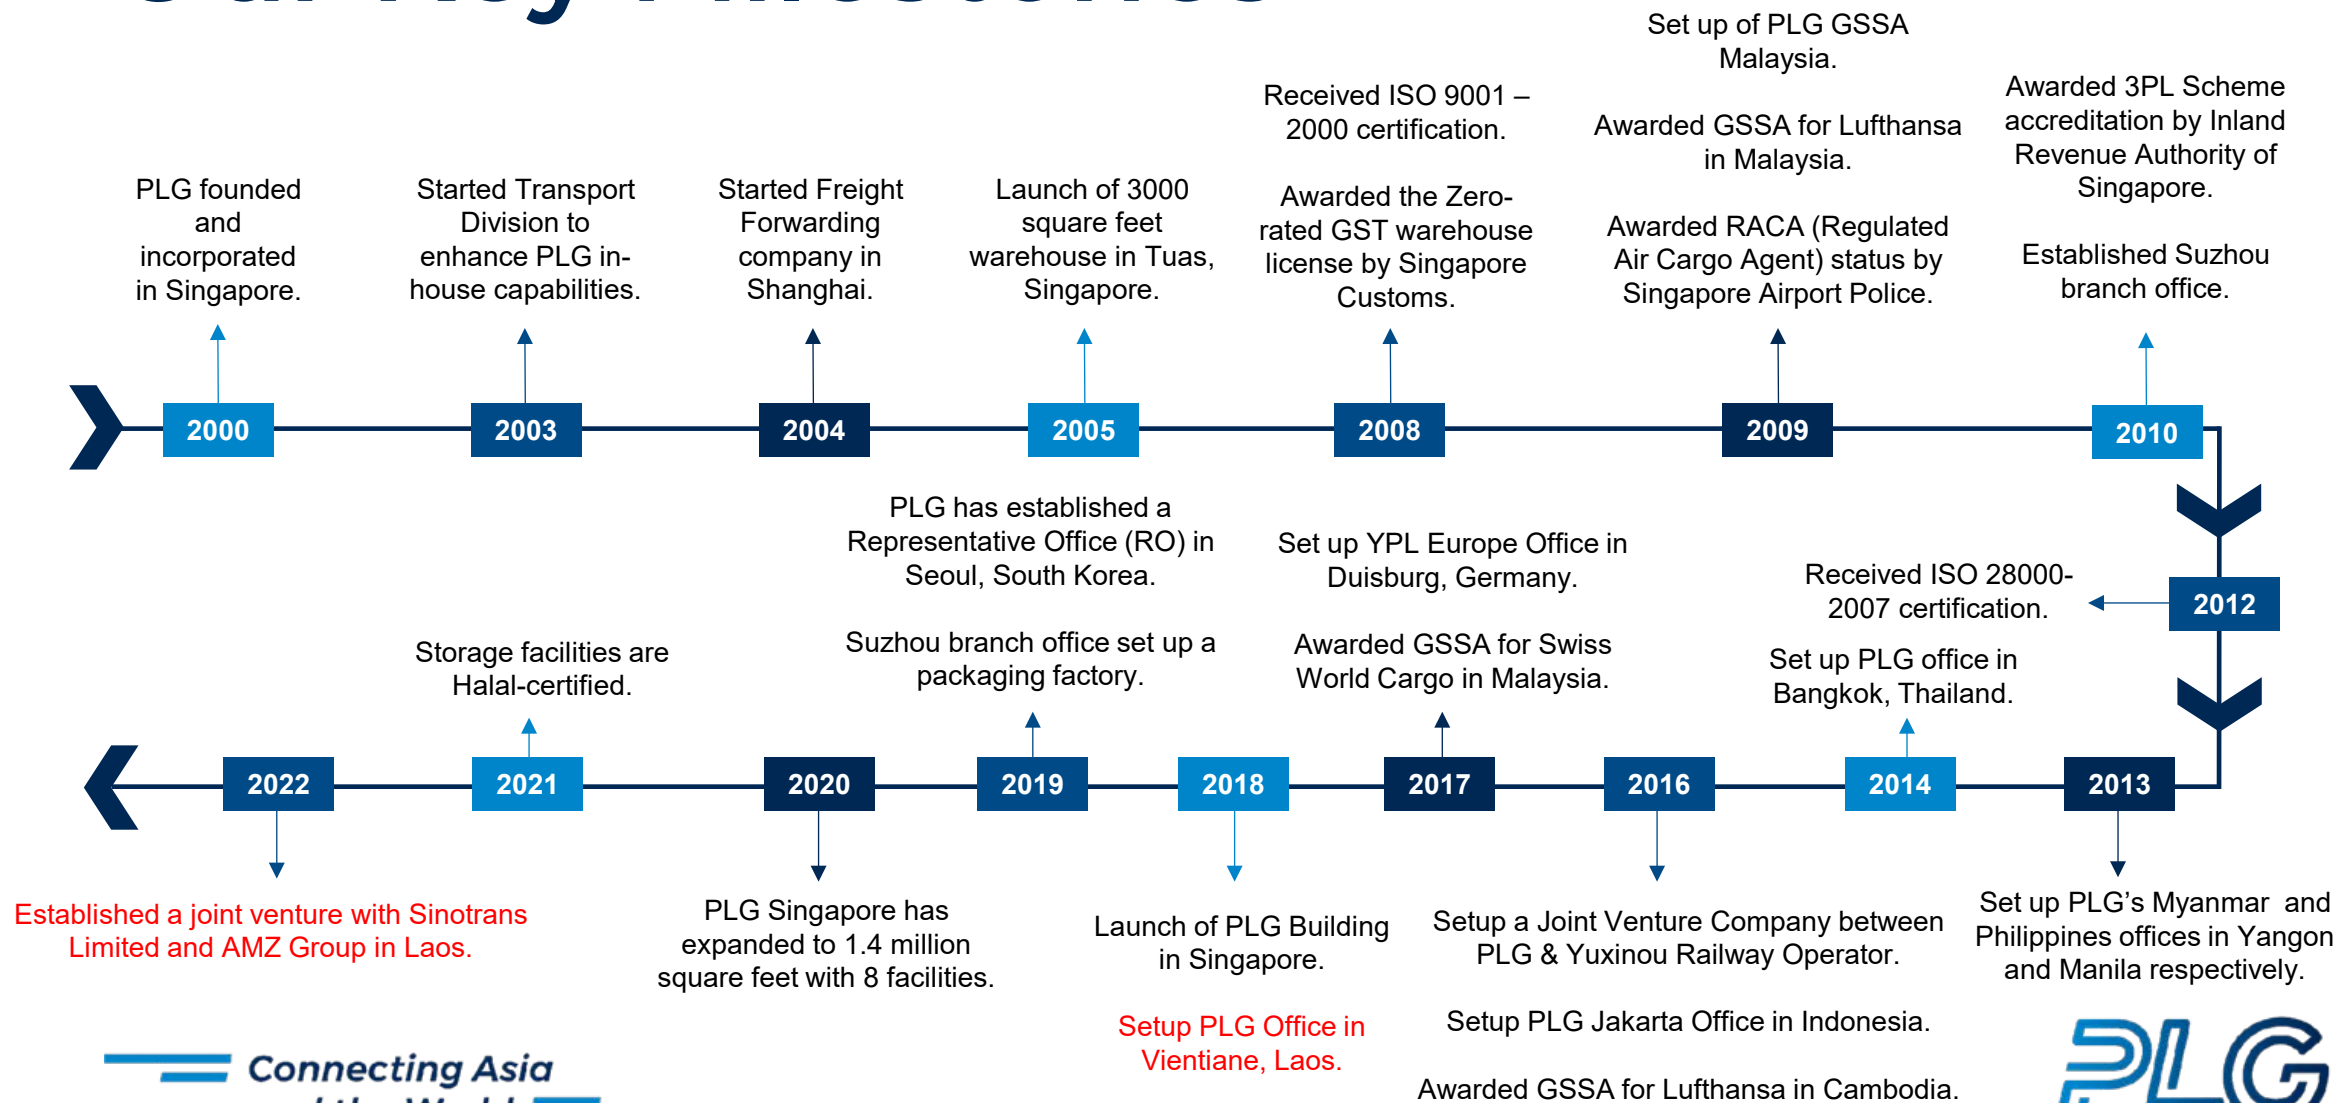

With its global connections and regional networks spanning 16 locations in 10 countries (Singapore, China, Malaysia, Laos, South Korea, Cambodia, Philippines, Thailand, Indonesia and Germany), PLG provides customised and cost-effective integrated logistics solutions to its clients, many of whom are multi-national companies.

OUR HUMBLE BEGINNINGS

Founded in 2000 by Mr Kelvin Lim, PLG started modestly as a freight forwarding company with 2 employees in a small office space

PLG Building (Singapore HQ)

- PLG's new building is located right next to the Tuas Mega Port
- 2 levels of office space with 25,000 square feet on each level at the roof top with a 360-degree sea view
- 100,000 square feet roof-top parking space
- Total of about 700,000 square feet floor space

Our Key Milestones

Introduction of PLG Laos

Pacific Integrated Logistics Laos was founded in 2018 and is located in the heart of Laos, Vientiane. PLG Laos prides itself on its global multi-modal logistics solutions, providing extensive domestic and international freight forwarding operations, which include project shipment for both inbound & outbound.