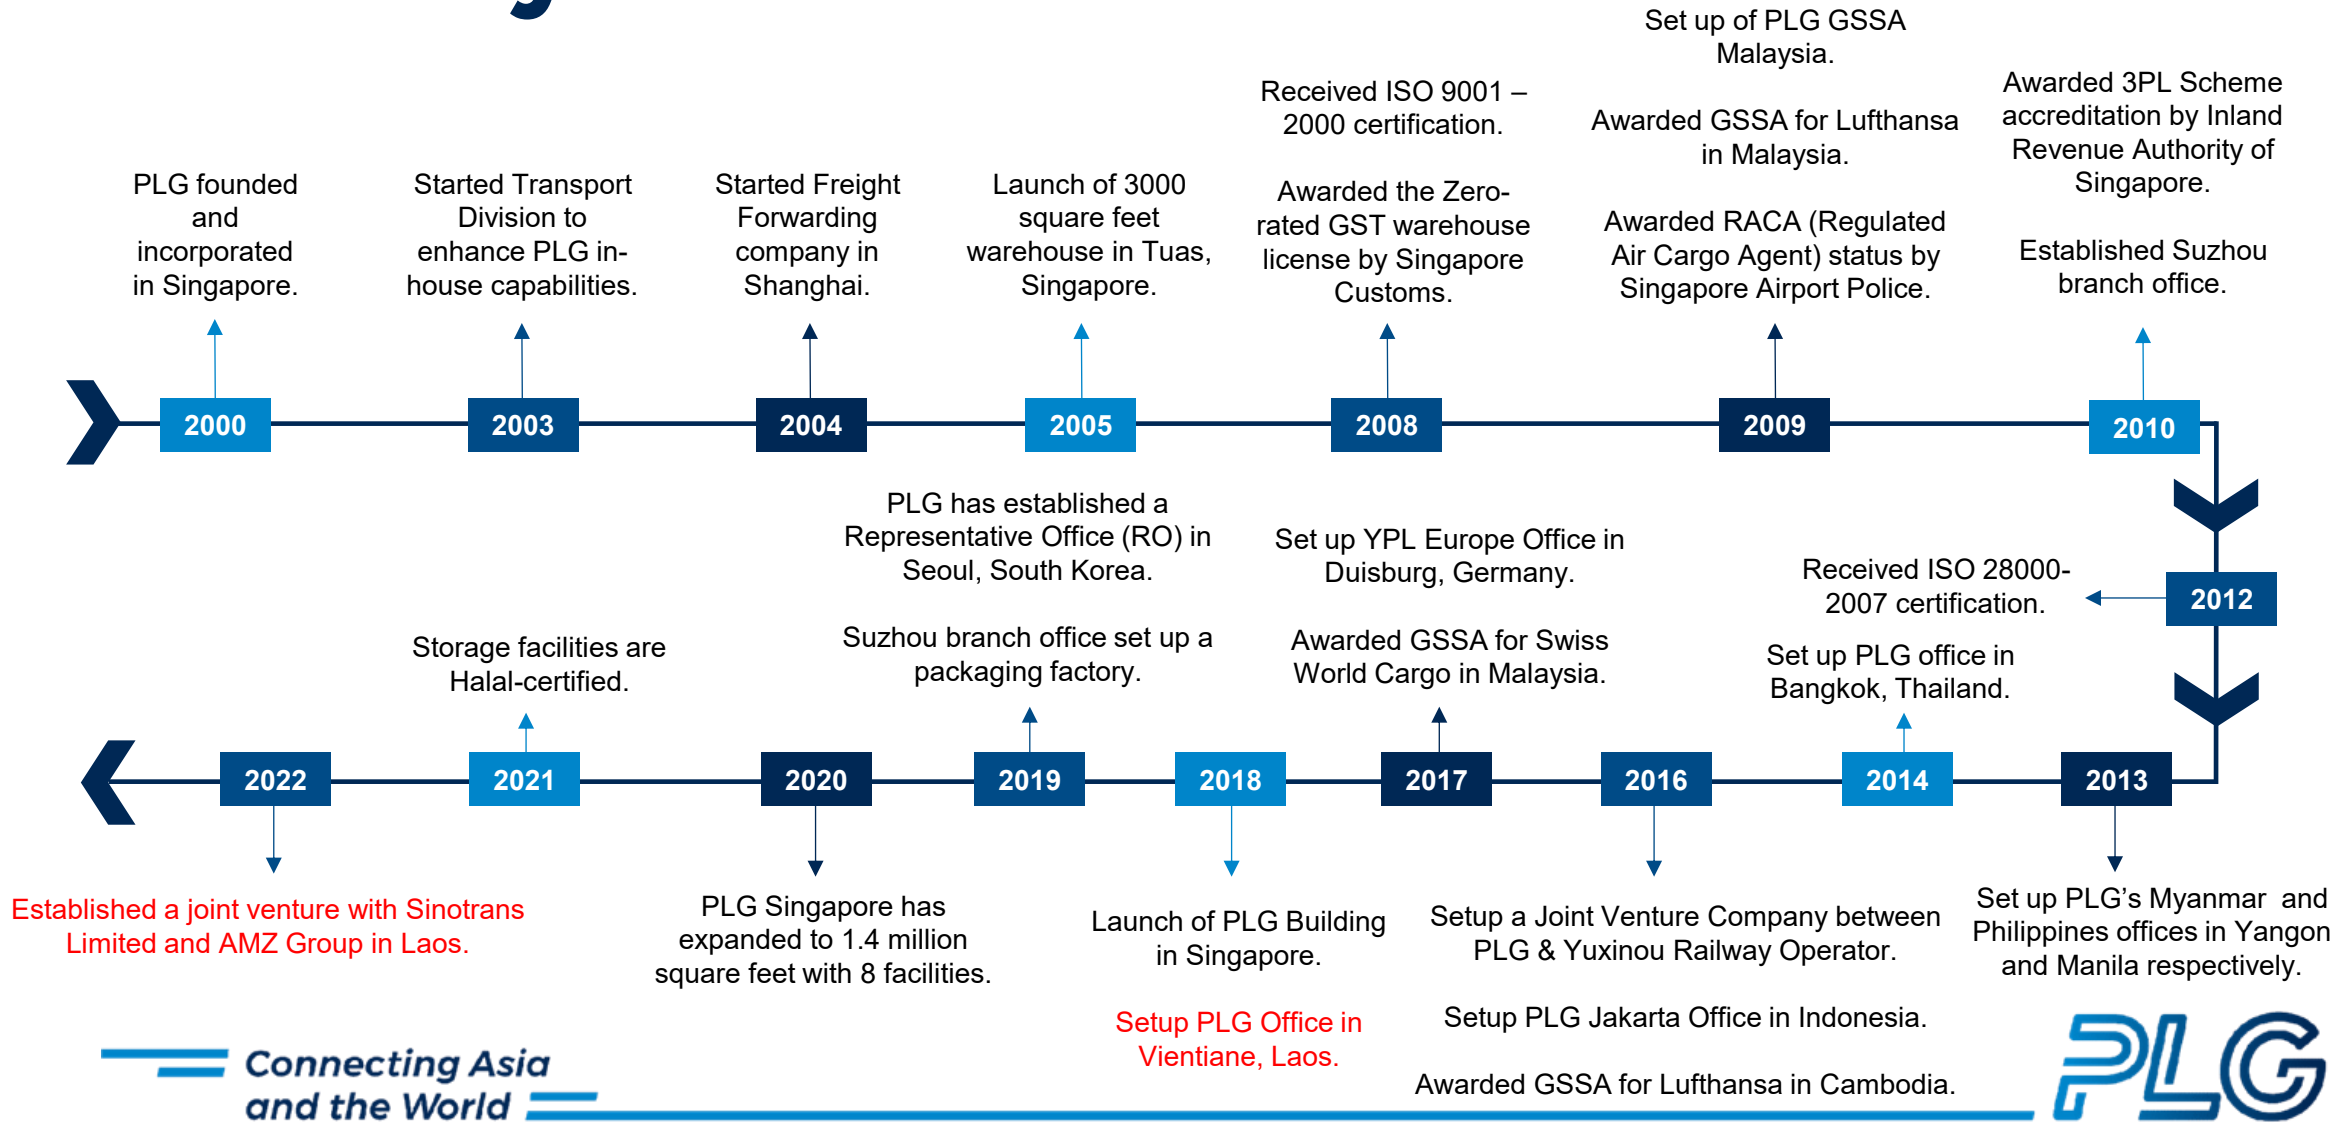

With its global connections and regional networks spanning 16 locations in 10 countries (Singapore, China, Malaysia, Laos, South Korea, Cambodia, Philippines, Thailand, Indonesia and Germany), PLG provides customised and cost-effective integrated logistics solutions to its clients, many of whom are multi-national companies.

OUR HUMBLE BEGINNINGS

Founded in 2000 by Mr Kelvin Lim, PLG started modestly as a freight forwarding company with 2 employees in a small office space

PLG Building (Singapore HQ)

- PLG's new building is located right next to the Tuas Mega Port
- 2 levels of office space with 25,000 square feet on each level at the roof top with a 360-degree sea view
- 100,000 square feet roof-top parking space
- Total of about 700,000 square feet floor space

Our Key Milestones

Introduction of PLG Laos

Pacific Integrated Logistics Laos was founded in 2018 and is located in the heart of Laos, Vientiane. PLG Laos prides itself on its global multi-modal logistics solutions, providing extensive domestic and international freight forwarding operations, which include project shipment for both inbound & outbound.