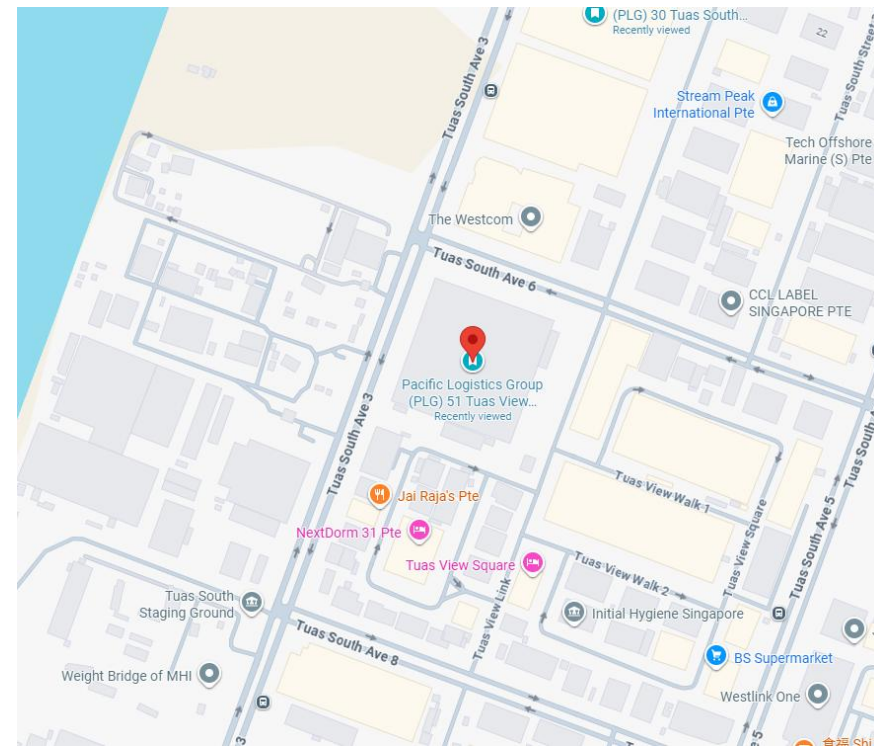

PLG

PACIFIC LOGISTICS GROUP

— *PLG Facilities*
– *51 Tuas View Link*

Warehouse Facility

Floor plans, size and warehouse type

Location Map

Address:

- **51 Tuas View Link Singapore 637473**