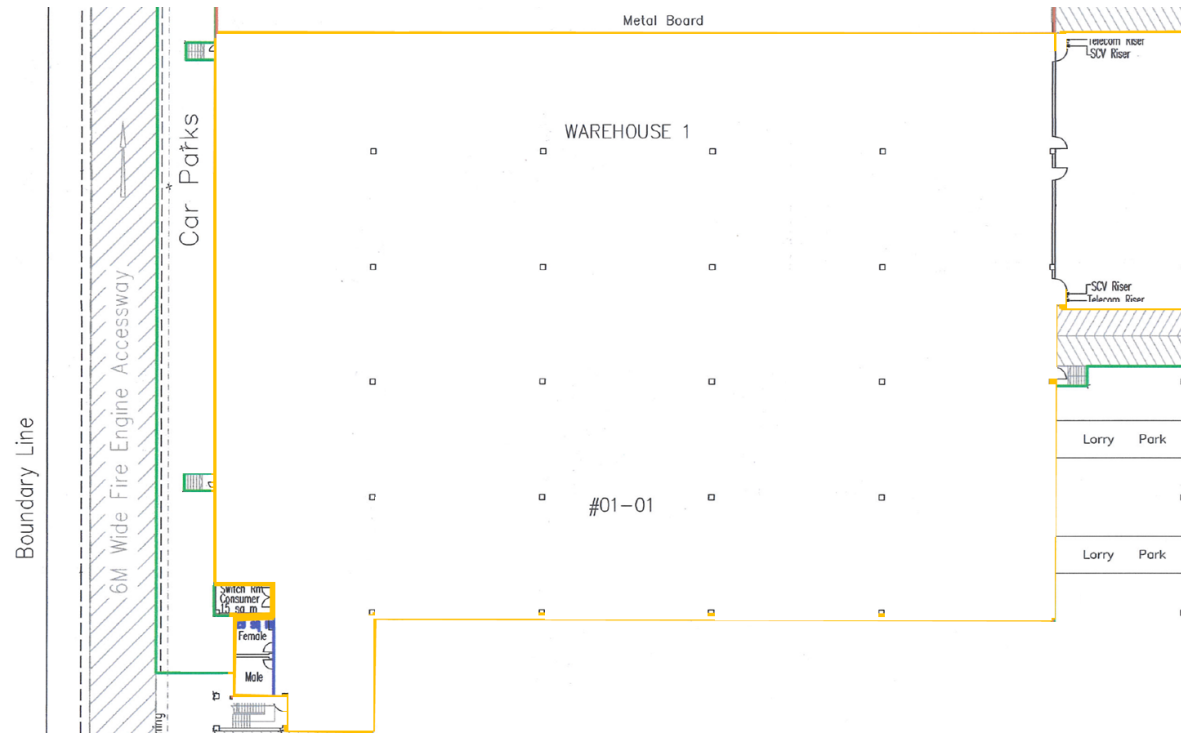

PLG

PACIFIC LOGISTICS GROUP

— *PLG Facilities*
– *51 Tuas View Link*

Warehouse Facility

Floor plans, size and warehouse type

Location Map

Address:

- **51 Tuas View Link Singapore 637473**

51 Tuas - Warehouse Layout

Specifications for both:

- Fire Protection System
 - Fire hose reels
 - Fire hydrants
 - Portable fire extinguishers
 - Manual fire alarm system
 - Basic sprinkler system

51 Tuas - Warehouse Overview

Specifications:

- Main gate access
- 2 loading bays with dock lever
- 1 office space

AREA	FLOOR LOADING KN/M2	FLOOR TO CEILING HT. (M)	FLOOR AREA SQF
Entrance	20	4	51,396.38
Warehouse Storage		9	

51 Warehouse Interior Images