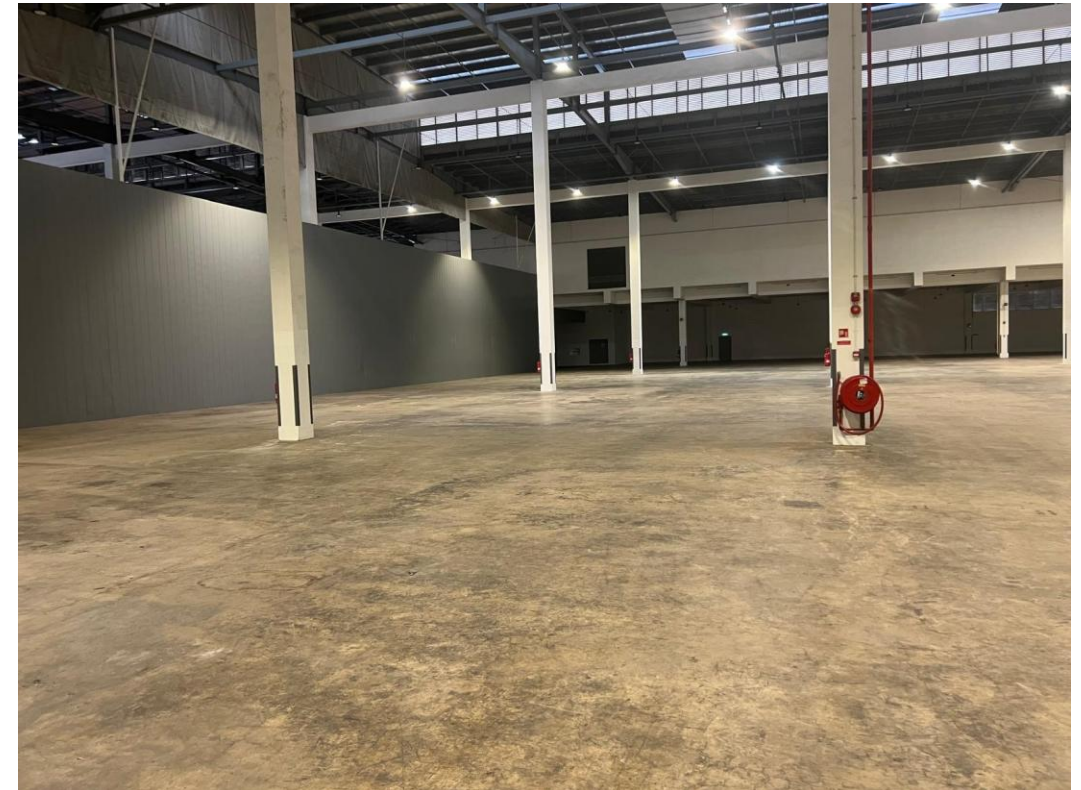

51 Tuas - Warehouse Layout

Specifications for both:

- Fire Protection System
 - Fire hose reels
 - Fire hydrants
 - Portable fire extinguishers
 - Manual fire alarm system
 - Basic sprinkler system

51 Tuas - Warehouse Overview

Specifications:

- Main gate access
- 2 loading bays with dock lever
- 1 office space

AREA	FLOOR LOADING KN/M2	FLOOR TO CEILING HT. (M)	FLOOR AREA SQF
Entrance	20	4	51,396.38
Warehouse Storage		9	

51 Warehouse Interior Images