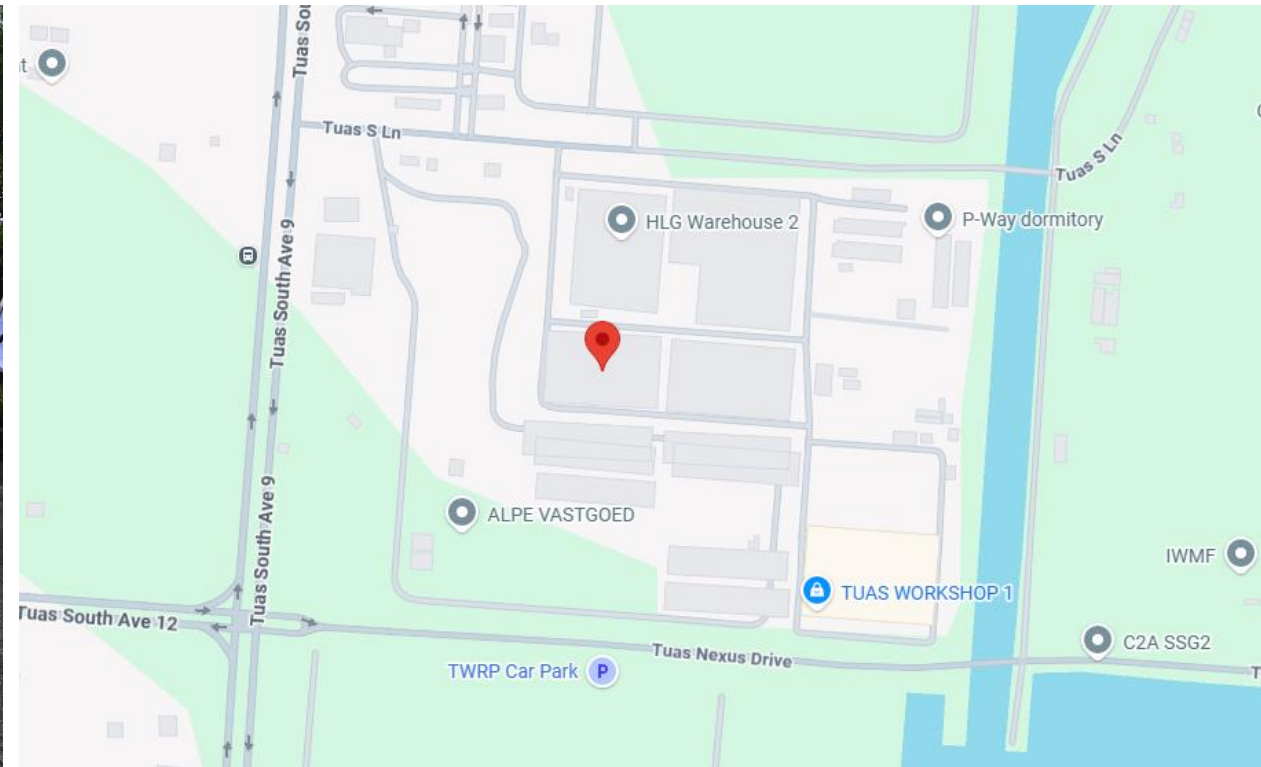

PLG

PACIFIC LOGISTICS GROUP

- *PLG Facilities*
 - *8 Tuas South Lane*

Warehouse Facility

Floor plans, size and warehouse type

Location Map

Address:

- 8 Tuas South Lane Singapore 637302