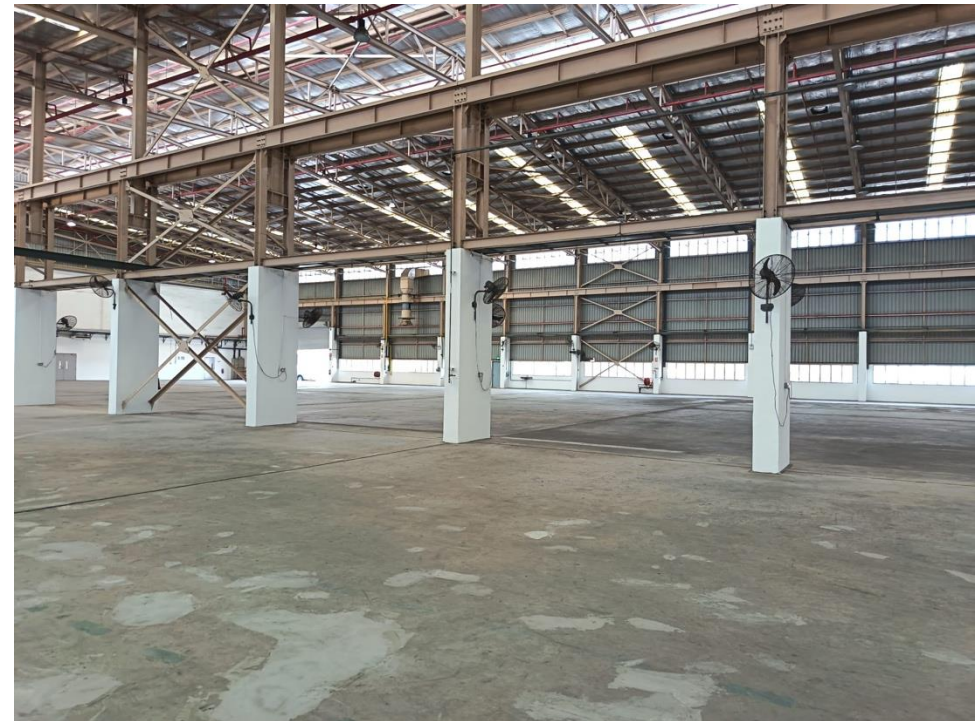

8 Tuas - Warehouse Layout

Specifications for both:

- Fire Protection System:
 - Fire hose reels
 - Fire hydrants
 - Portable fire extinguishers
 - Manual fire alarm system
 - Basic sprinkler system

8 Tuas - Warehouse Overview

Specifications

AREA	FLOOR LOADING (KN/M2)	FLOOR TO CEILING HT. (M)	FLOOR AREA SQFT
Entrance (Floor to shutter)	20	5.0	4, 833.49
Warehouse Area		10.8	

8 Tuas - Warehouse Interior Images

8 Tuas - Warehouse Exterior Images