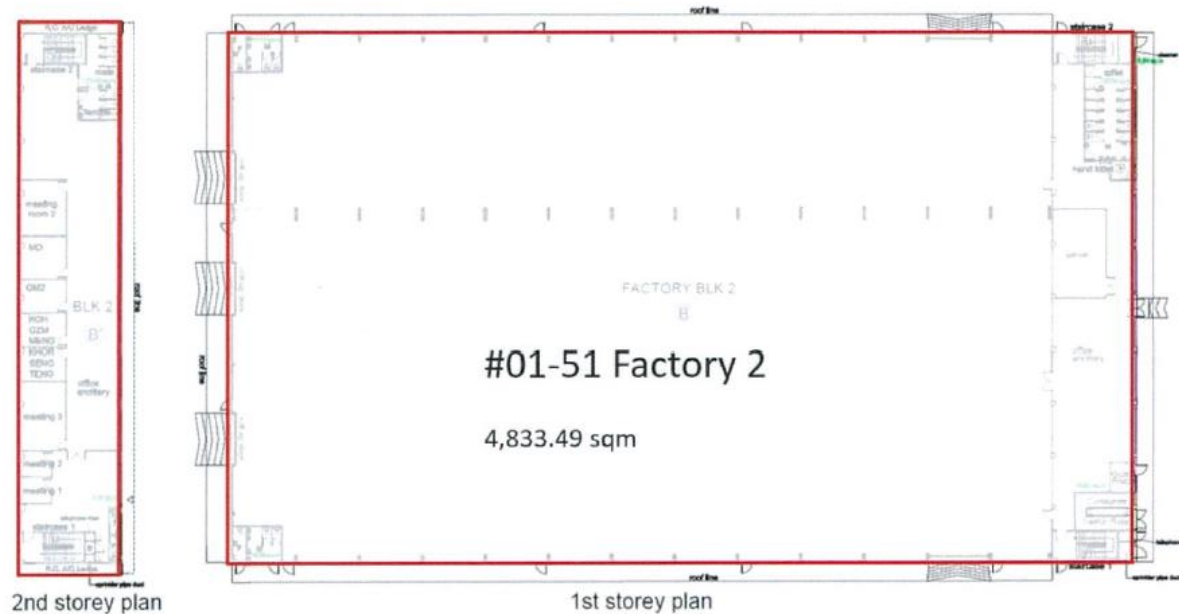

8 Tuas - Warehouse Layout

Specifications for both:

- Fire Protection System:
  - Fire hose reels
  - Fire hydrants
  - Portable fire extinguishers
  - Manual fire alarm system
  - Basic sprinkler system

8 Tuas - Warehouse Overview

Specifications

AREA	FLOOR LOADING (KN/M2)	FLOOR TO CEILING HT. (M)	FLOOR AREA SQFT
Entrance (Floor to shutter)	20	5.0	4, 833.49
Warehouse Area		10.8